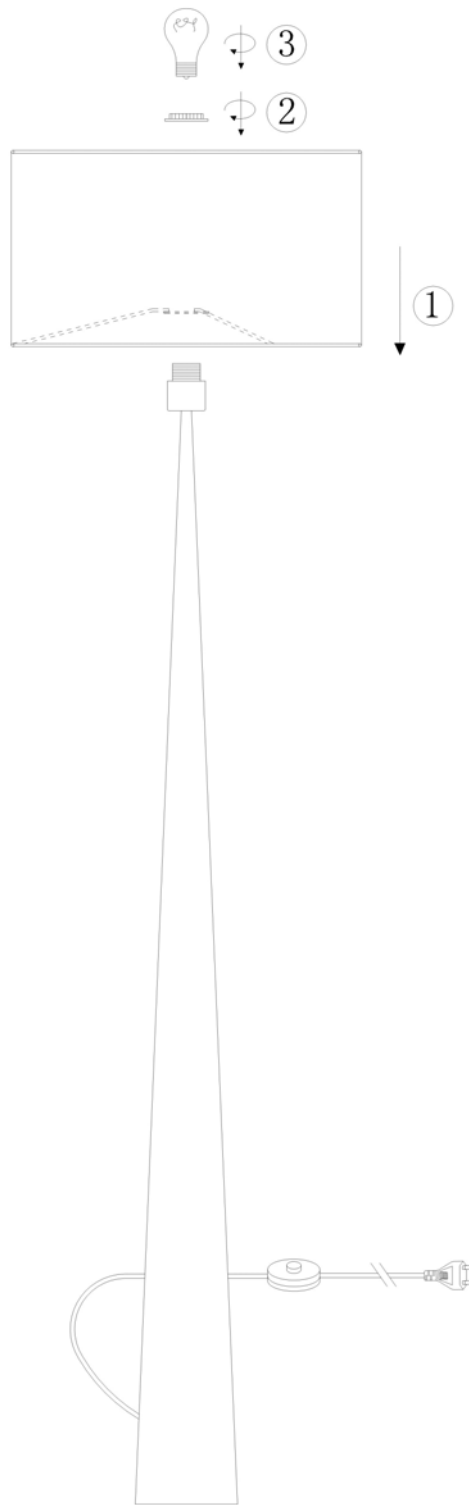

Line drawing of the item (with outline dimensions)

Item number: 30794/81/72

Installation drawing (the same as it in its instruction manual)

Technical details

materials used:	Steel+wood veer+plastic	
color:	72	Wood finished
dimmable and how is the fixture dimmable:		
size:	Height:	177cm
	Length:	
	Width:	D48cm
		Shade :0.78kg
		s
	Net Weight:	Base:3.95kgs
power requirements:	220- 240V~50HZ	
bulb type and maximum Wattage:	E27	Max.60w
number of bulbs:	1XE27	
IP degree:	IP20	