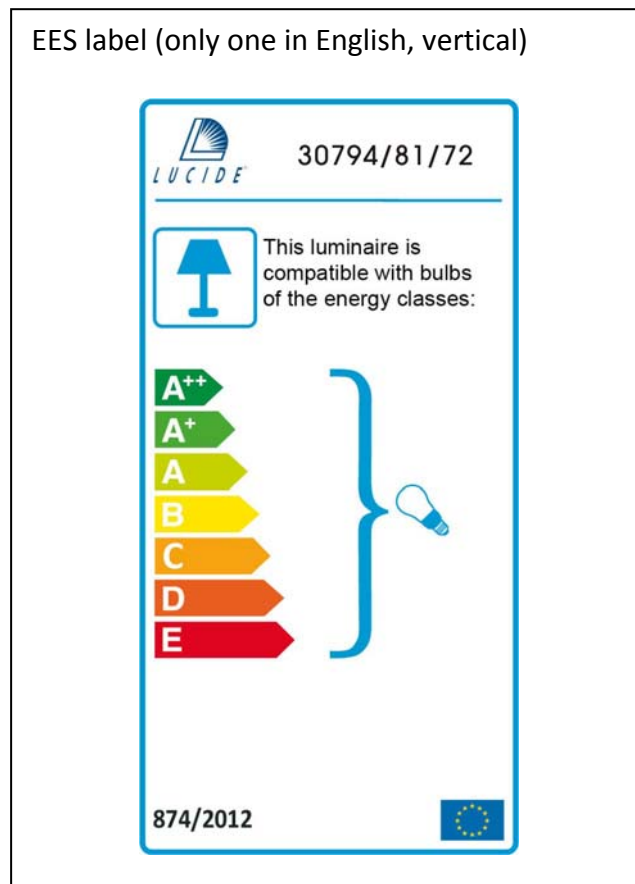

Technical details

materials used:	Steel+wood veer+plastic	
color:	72	Wood finished
dimmable and how is the fixture dimmable:		
size:	Height:	177cm
	Length:	
	Width:	D48cm
		Shade :0.78kg
		s
	Net Weight:	Base:3.95kgs
power requirements:	220- 240V~50HZ	
bulb type and maximum Wattage:	E27	Max.60w
number of bulbs:	1XE27	
IP degree:	IP20	

EES label (only one in English, vertical)

Lucide NV
Bisschoppenhoflaan 145
2100 Deurne
Belgium
info@lucide.be
tel: +32 (0)3 366 22 04
www.lucide.be