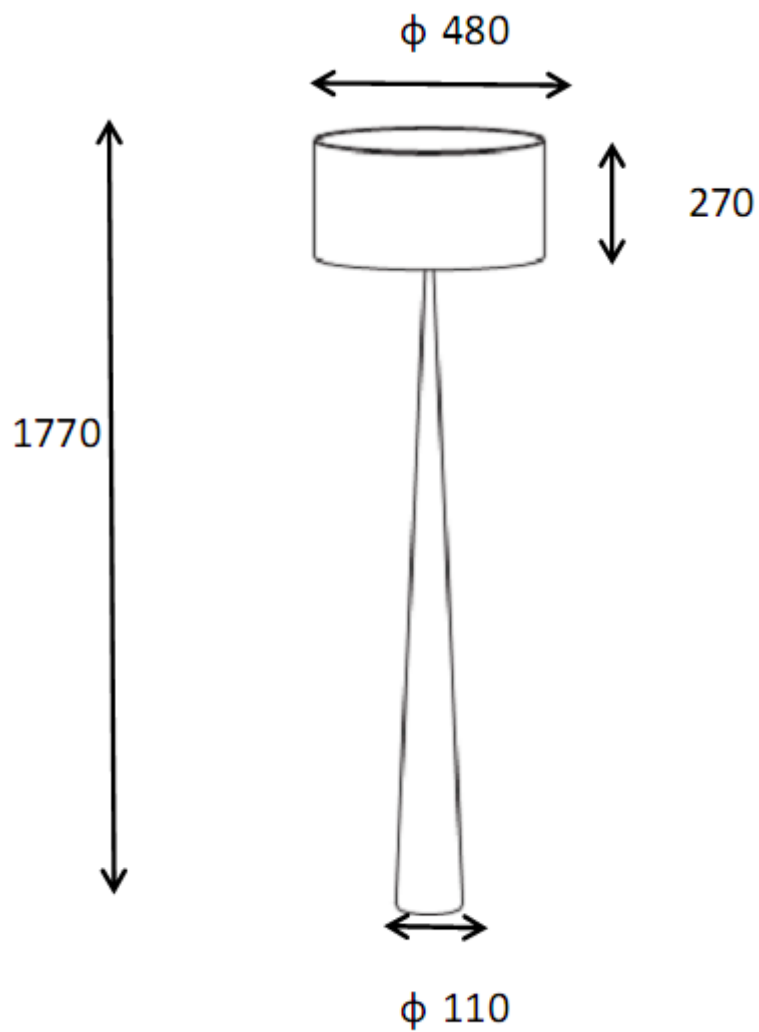

Line drawing of the item (with outline dimensions)

Item number: 30794/81/72

Installation drawing (the same as it in its instruction manual)

Technical details

materials used:	Steel+wood veer+plastic	
color:	72	Wood finished
dimmable and how is the fixture dimmable:		
size:	Height:	177cm
	Length:	
	Width:	D48cm
		Shade :0.78kg
		s
	Net Weight:	Base:3.95kgs
power requirements:	220- 240V~50HZ	
bulb type and maximum Wattage:	E27	Max.60w
number of bulbs:	1XE27	
IP degree:	IP20	